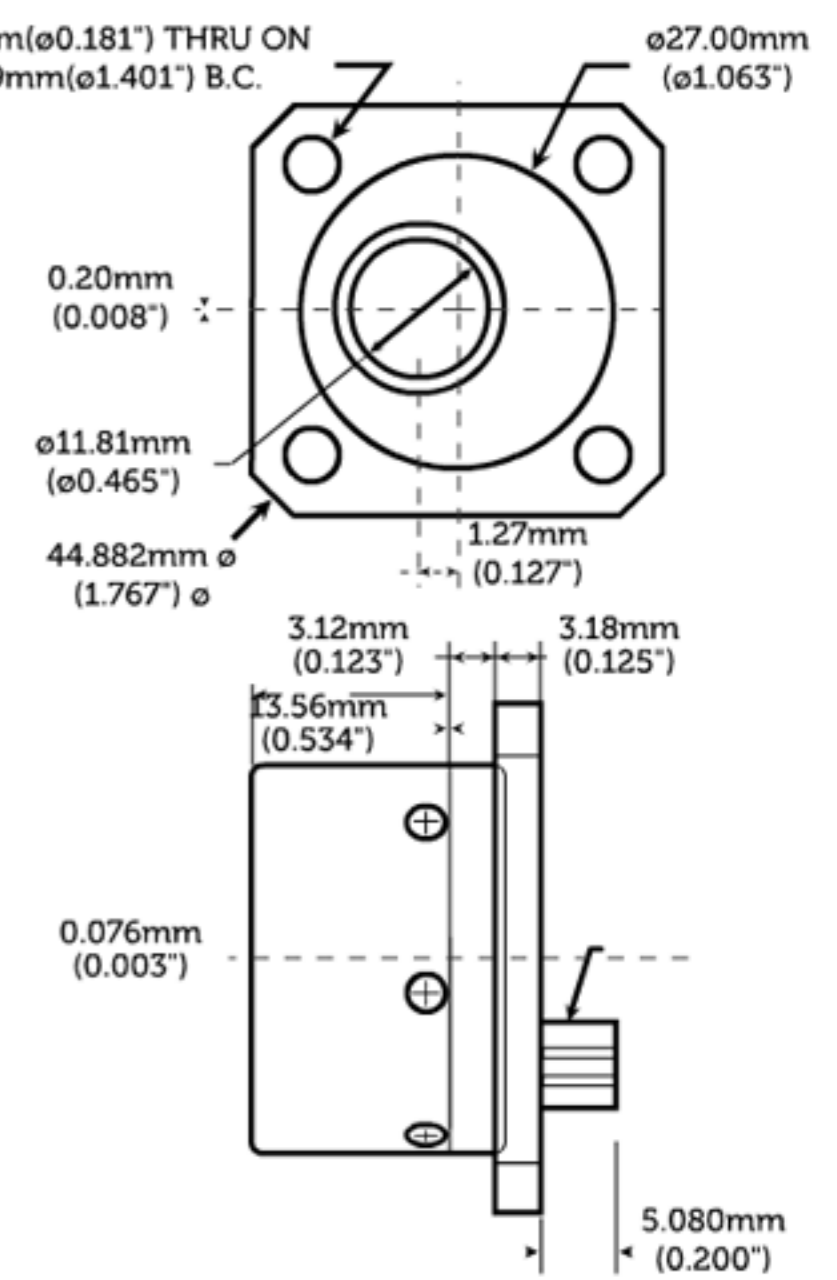

MK24 TQCM Sensor
WT:4 grams

MK20 TQCM Sensor
WT:20 grams

MK10 TQCM Sensor
WT:120grams

MK26 TQCM Sensor
WT:68 grams