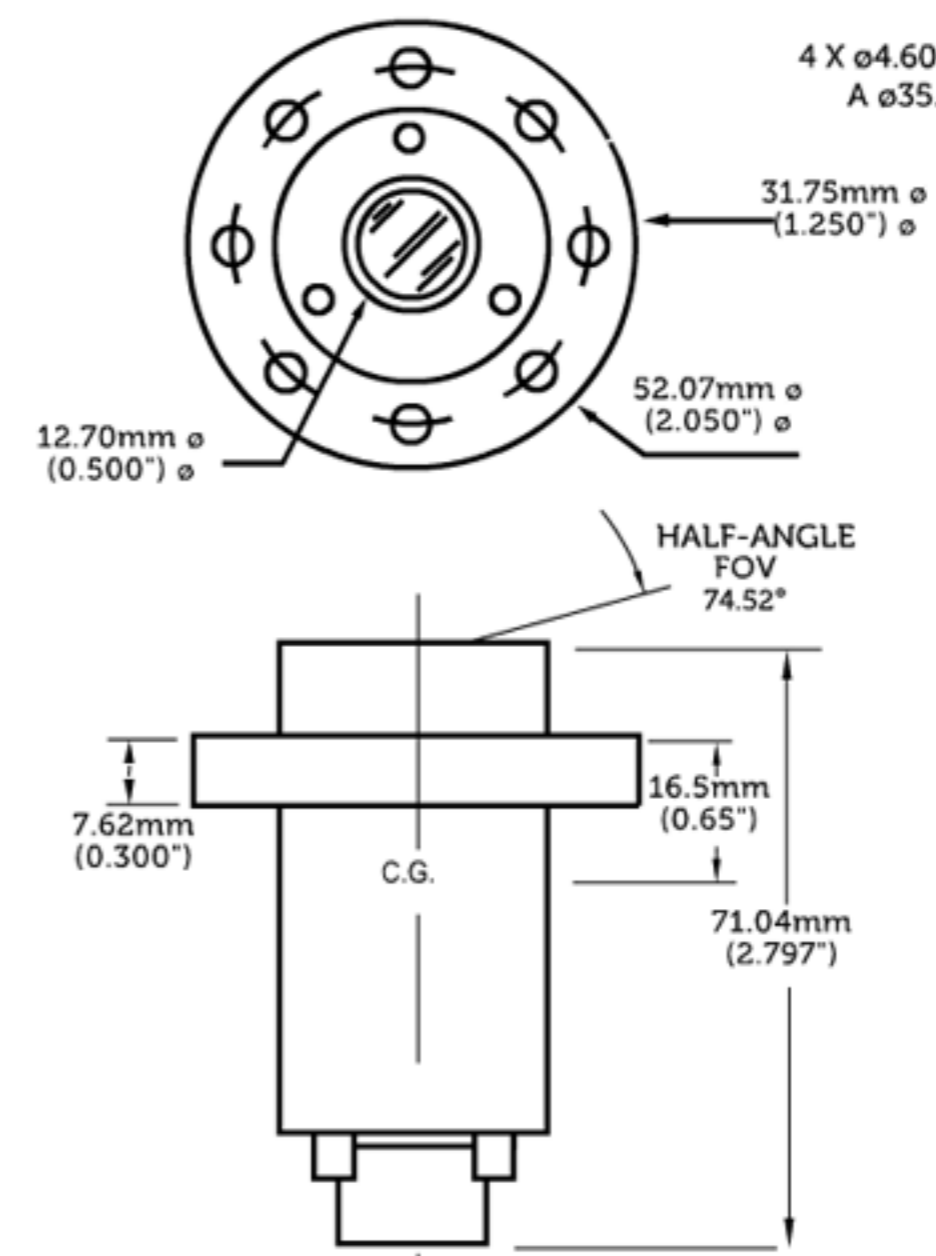

MK24 TQCM Sensor
WT:4 grams

MK20 TQCM Sensor
WT:20 grams

MK10 TQCM Sensor
WT:120grams

MK26 TQCM Sensor
WT:68 grams