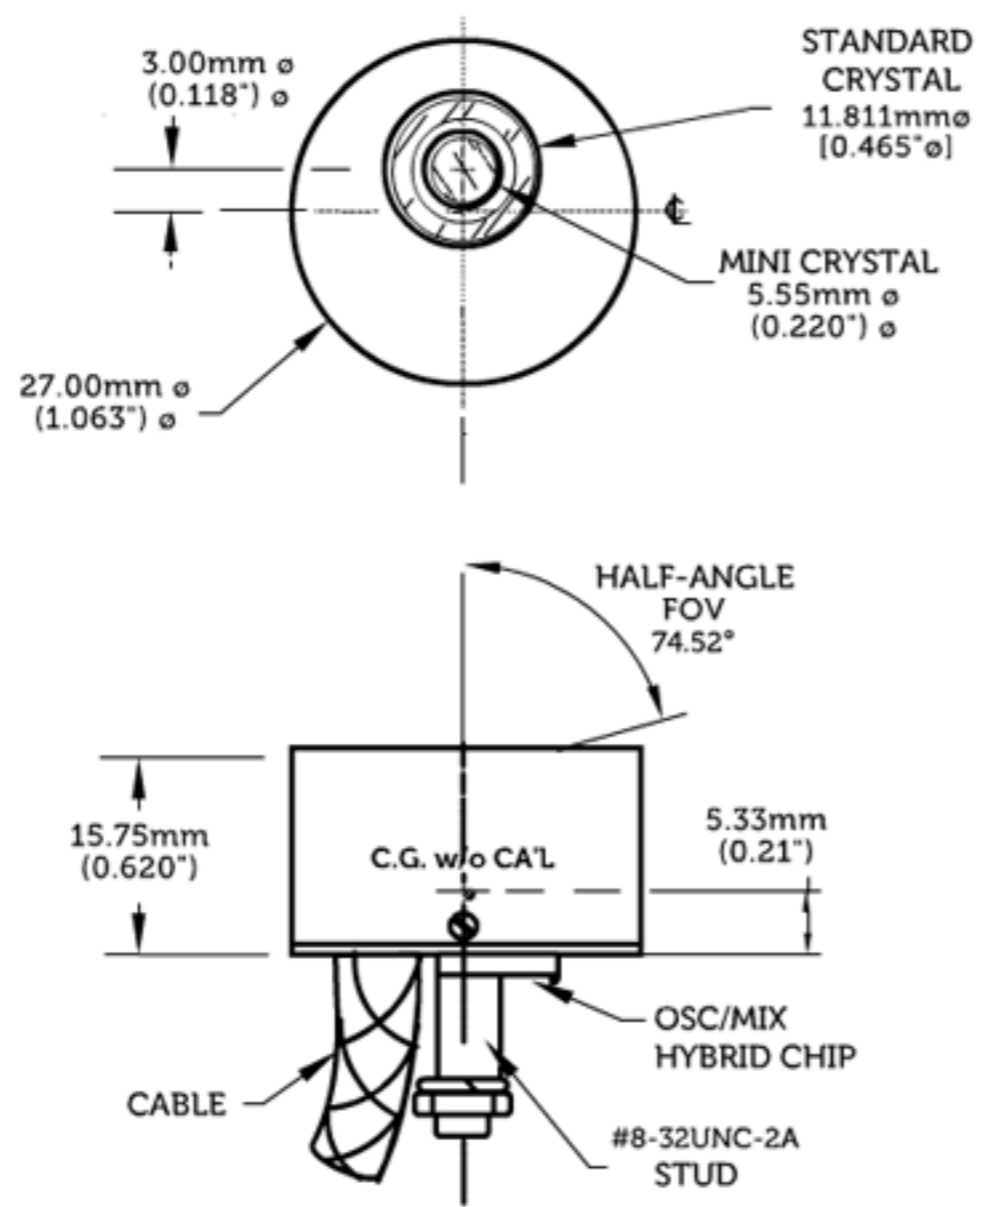

MK24 TQCM Sensor
WT:4 grams

MK20 TQCM Sensor
WT:20 grams

MK10 TQCM Sensor
WT:120grams

MK26 TQCM Sensor
WT:68 grams